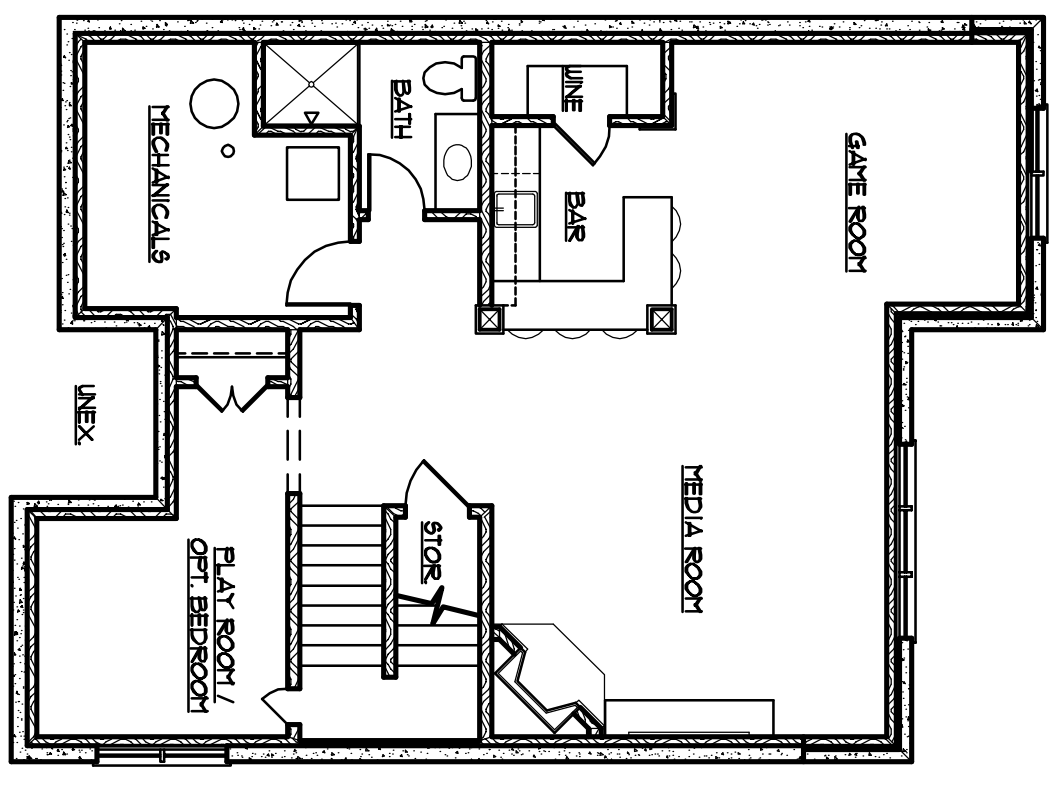

401 EAST LAKE STREET
WAYZATA, MN 55391
Phone: 952.473.8777
FAX: 952.473.8222

HARTMAN CUSTOM HOMES
MODEL CONCEPT #1 **3712#**

○ LOWER LEVEL FLOOR PLAN
SCALE: 1/8" = 1'-0"
953#